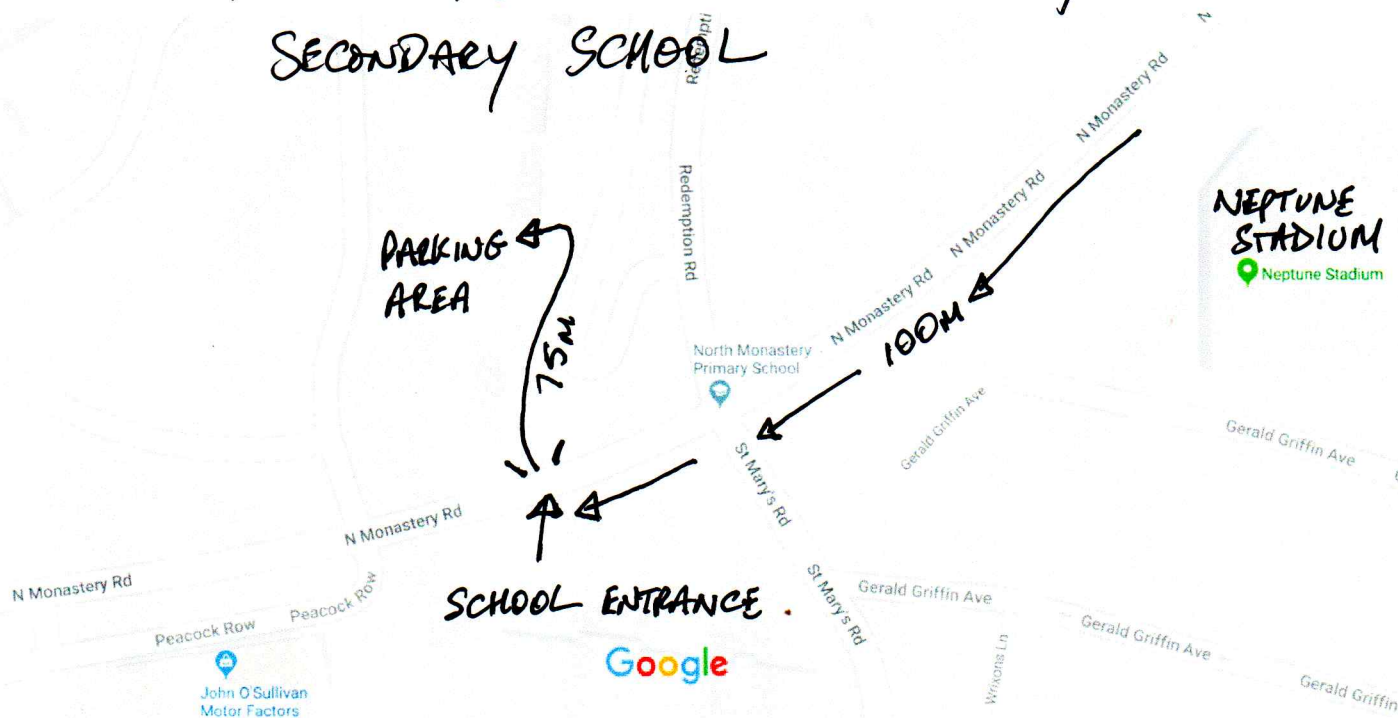

## MUNSTER OPEN 2020

### PARKING ARRANGEMENTS

Google Maps

PARKING AREA IN NORTH MONASTERY  
SECONDARY SCHOOL

There is limited parking available on the grounds of Neptune stadium. Street parking (free) is possible along North Monastery Road beside the Stadium and special arrangements are in place for parking in the North Monastery Secondary School on **Saturday and Sunday**, approximately 100 m distance. After turning into the School continue up the entrance driveway and turn left at the sign post for the Secondary School. Please note that parking will not be supervised.