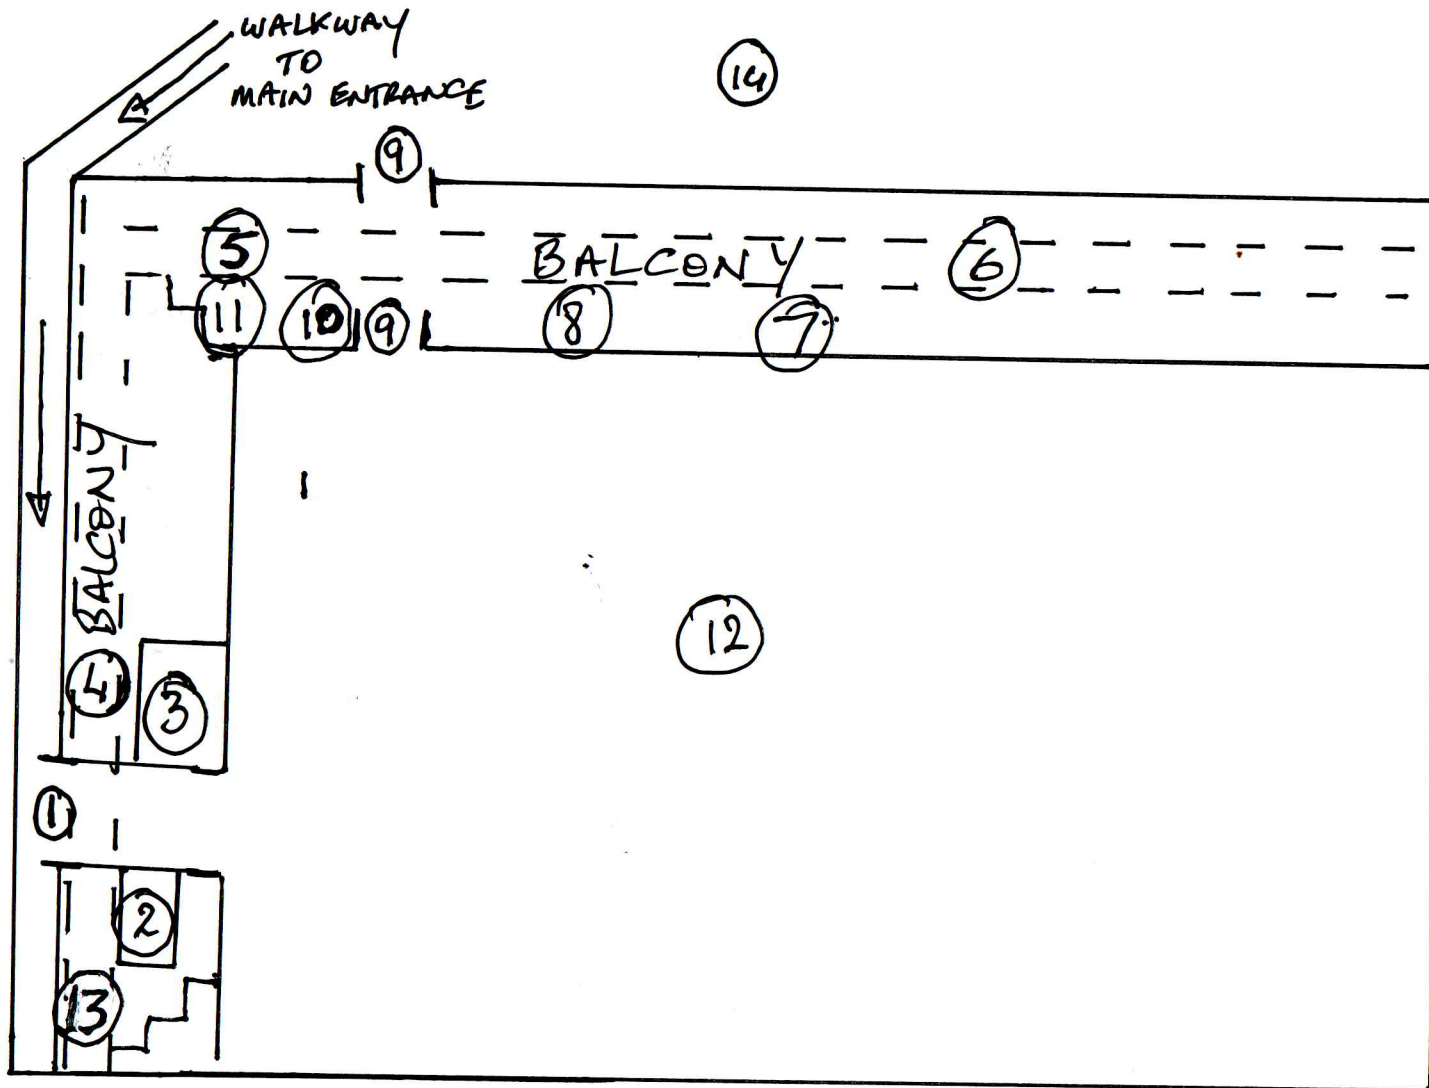

### MUNSTER OPEN 2020 STADIUM LAYOUT

### LEGEND

1. Main Entrance
2. WC Toilet
3. Shop
4. Top Table
5. Registry
6. Spectator Seating
7. Hot Food Service
8. Toilets
9. Side Door
10. First Aid
11. Player Changing Rooms/Showers/Toilets
12. Competition Area
13. Overflow Competition Area
14. Parking